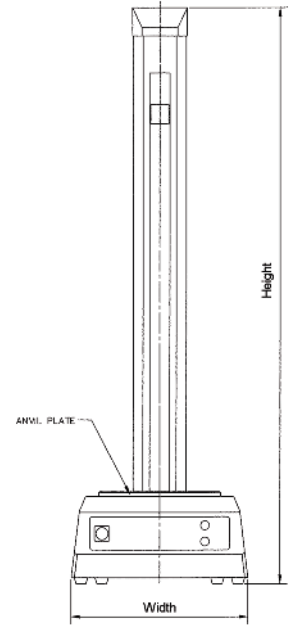

# MultiTest 1-i & 2.5-i

All measurements are in millimetres

	Height	Width	Depth	Daylight
MultiTest 1-i	940mm	290mm	414mm	590mm
MultiTest 2.5-i	750mm	290mm	414mm	410mm

# MultiTest 5-i

All measurements are in millimetres