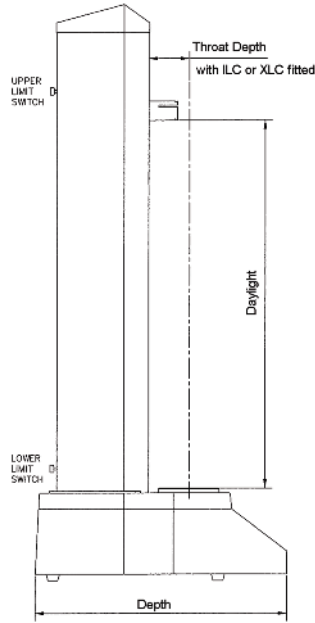

# MultiTest 1-i & 2.5-i

All measurements are in millimetres

	Height	Width	Depth	Daylight
MultiTest 1-i	940mm	290mm	414mm	590mm
MultiTest 2.5-i	750mm	290mm	414mm	410mm

# MultiTest 5-i

All measurements are in millimetres