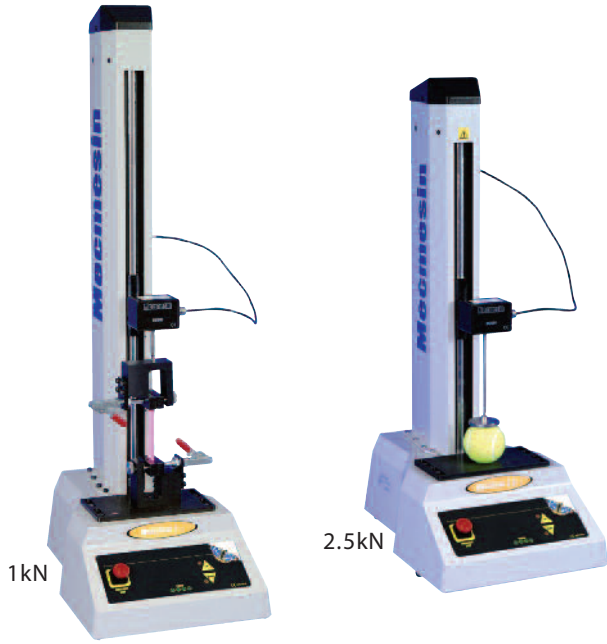

# MultiTest 1-i & 2.5-i

All measurements are in millimetres

	Height	Width	Depth	Daylight
MultiTest 1-i	940mm	290mm	414mm	590mm
MultiTest 2.5-i	750mm	290mm	414mm	410mm

# MultiTest 5-i

All measurements are in millimetres