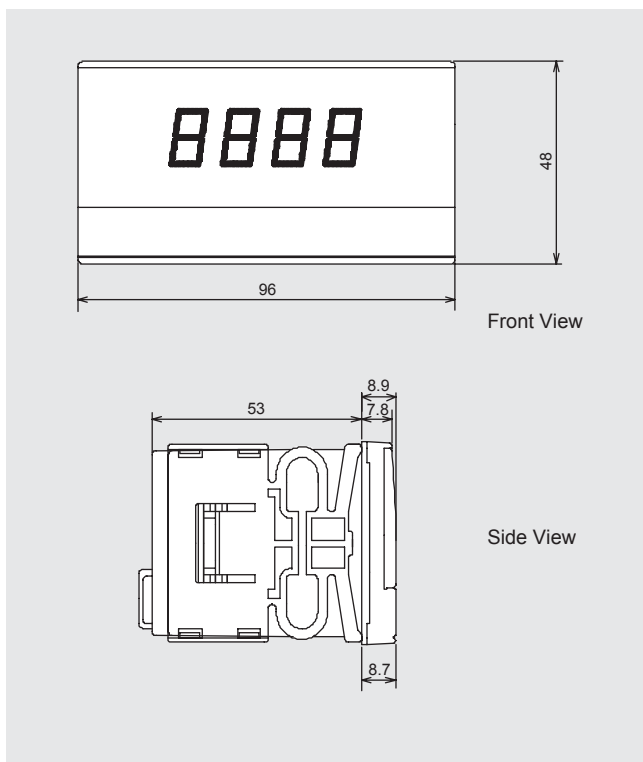

# DIGITAL PANEL METER

### Dimensions